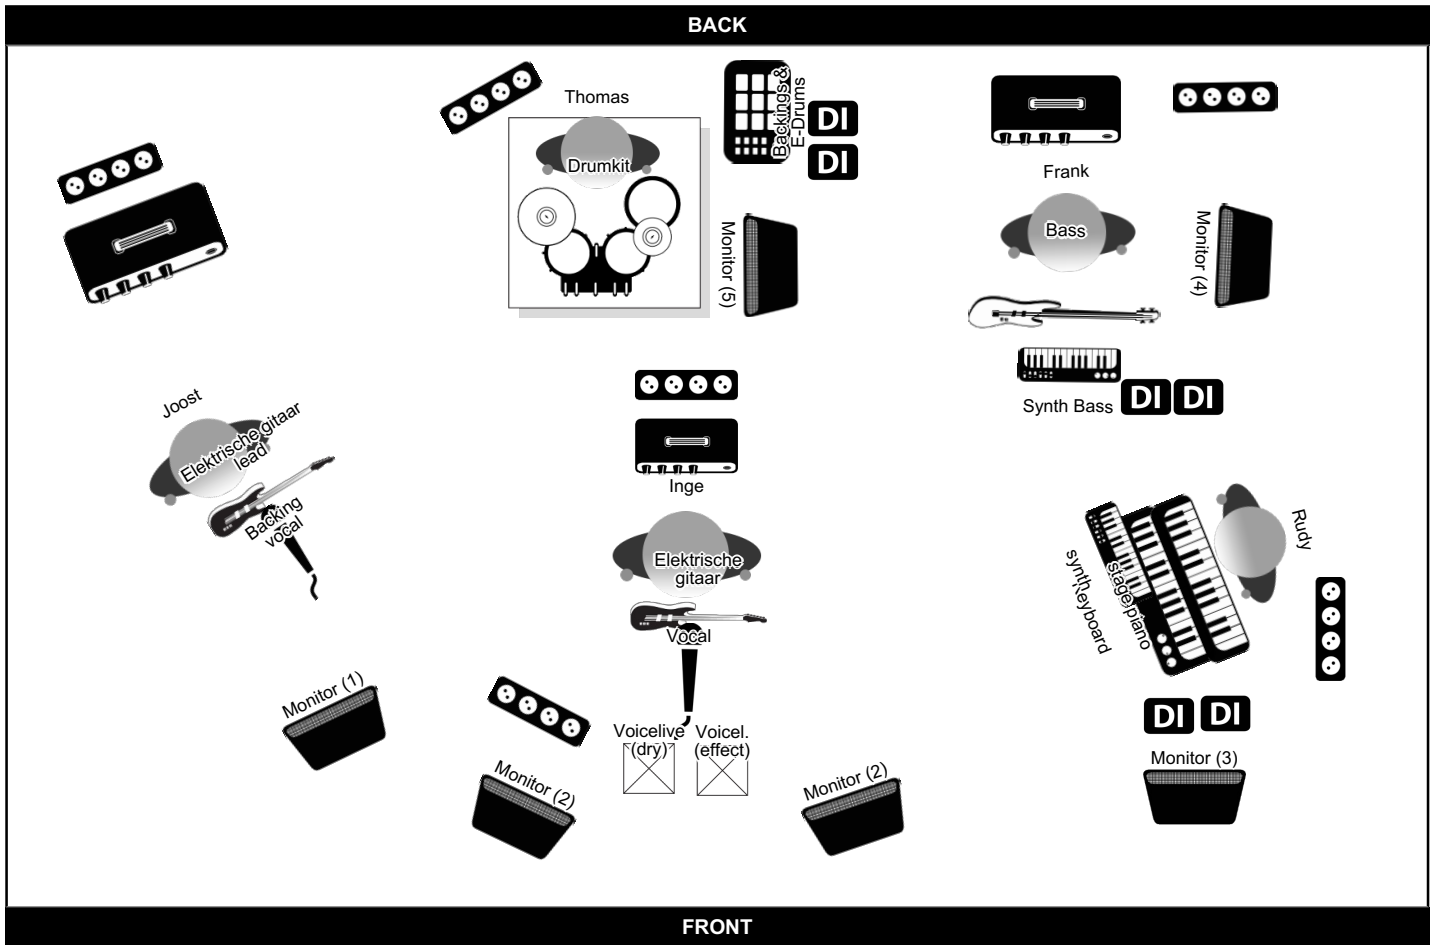

Inge van Calkar (Stage plan Inge van Calkar 2017)

<http://www.ingevanalkar.nl>

Contact: Inge van Calkar (0628129875 / ingevanalkar@gmail.com)

Extra Info

Inge's mic goes directly into a vocal effects processor, Voicelive 2. This device has two symmetric XLR outs: One for the dry vocals, one for the effects. The output level can be switched between line or mic level.

If possible, we want to use a 50/50 mix of both signals. If there are problems with feedback, the volume of the effects channel can be reduced.

We do soundcheck in the usual order. With one exception: We start with the Voicelive, then do Inge's guitar. (So she can do dress&makeup during the other instruments soundcheck)

Monitor Groups

Group	Soundmix
Group 1	Group 1 Joost 100%, Inge Voicelive(dry) 70%, Keys, bass, synthbass, backings, guitar Inge
Group 2	Group 2 Inge Voicelive(dry) 100%, Inge Voicelive (effects) 100%, Joost 70%, Keys, bass, synthbass,backings, guitar Inge
Group 3	Group 3 Inge Voicelive(dry) 70%, Joost 70 %, Keys, bass, synthbass, backings, guitar Inge
Group 4	Group 4 bass, synthbass, guitar Inge, backings, Keys, guitar Joost
Group 5	Group 5 Inge Voicelive(dry) 70%, Keys, bass, synthbass, backings, guitar Inge, drums